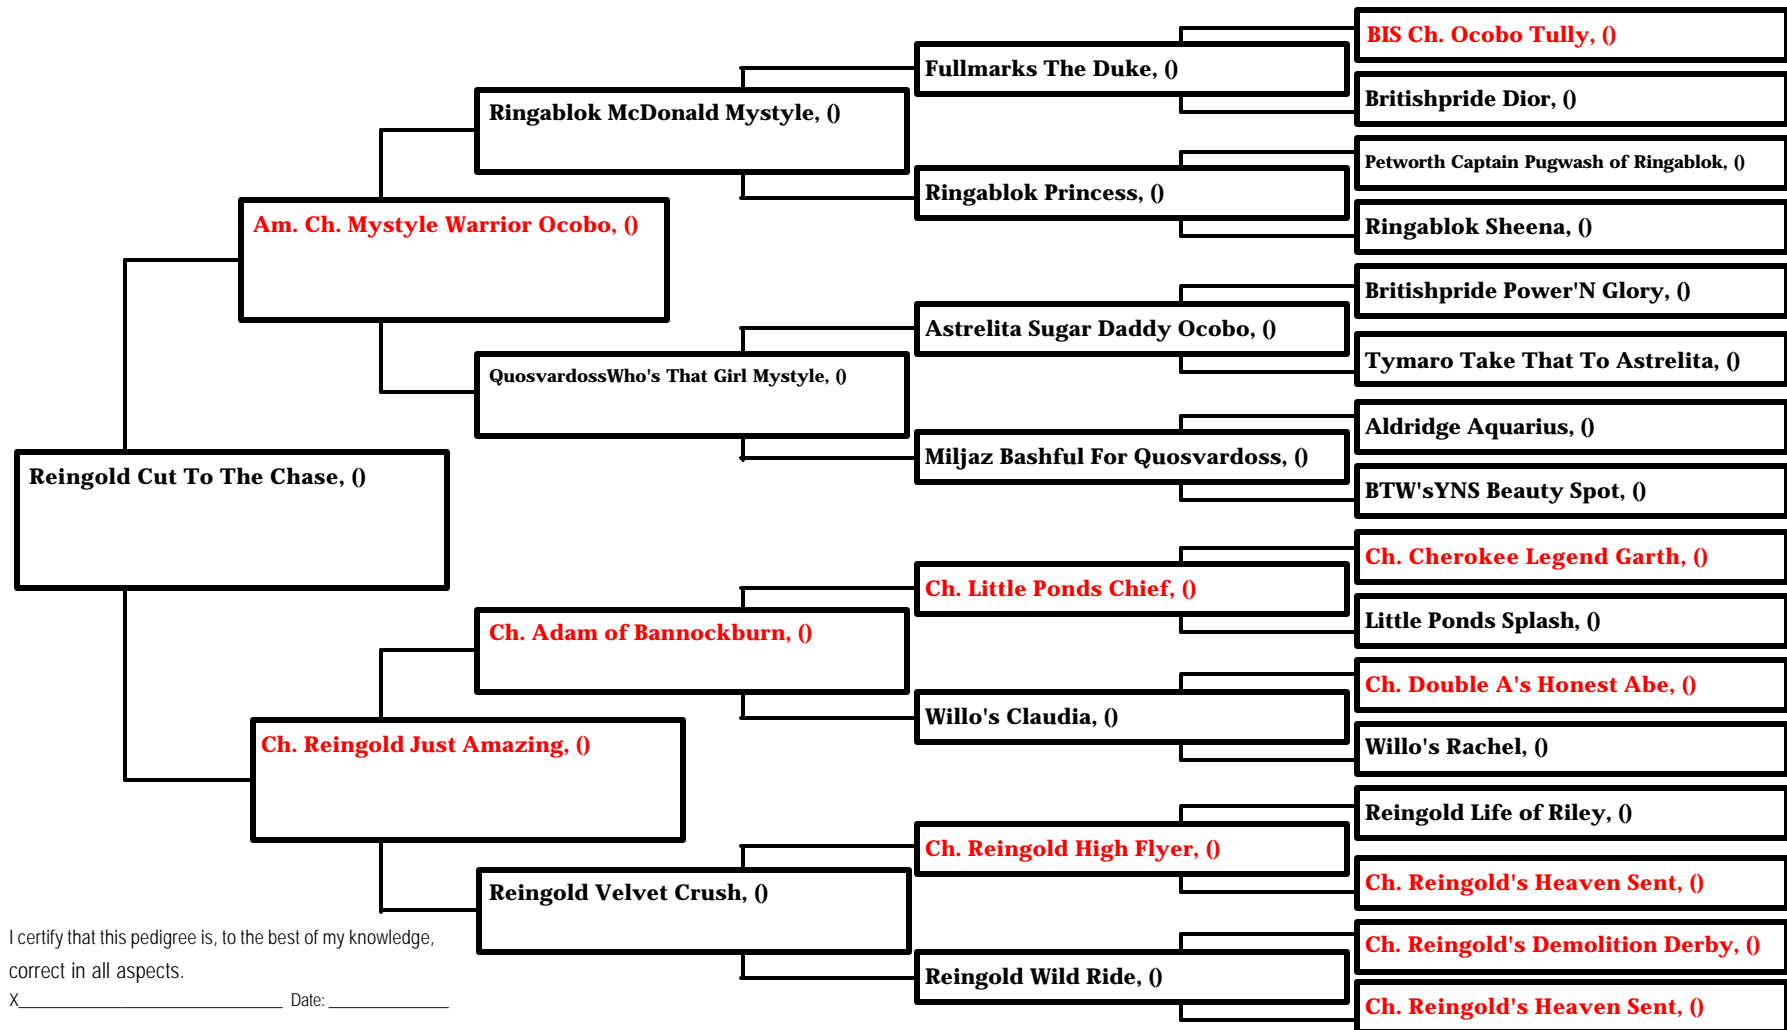

# Pedigree For Reingold Cut To The Chase

Rita Guthmiller  
8290 Union Hill Blvd.

Belle Plaine, MN 56011  
Phone: 952-873-3037  
Email: rita@reingoldbulldogs.com

I certify that this pedigree is, to the best of my knowledge,  
correct in all aspects.  
X \_\_\_\_\_ Date: \_\_\_\_\_