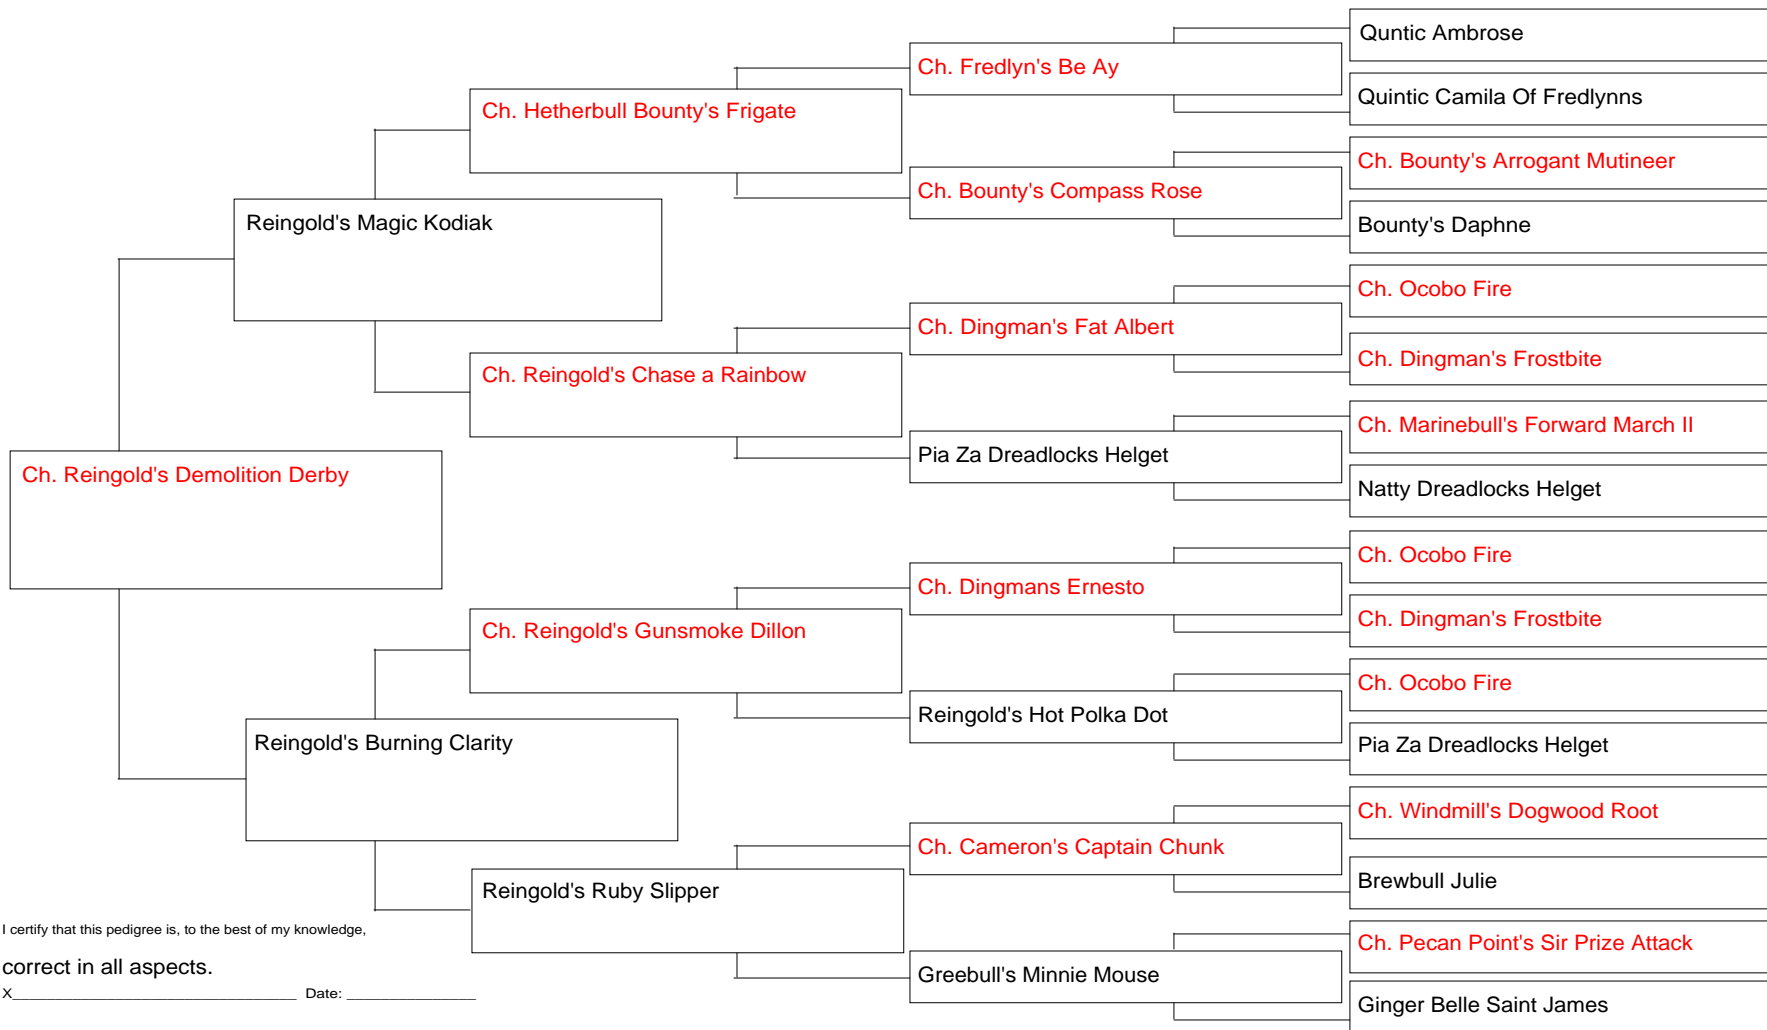

Pedigree For Ch. Reingold's Demolition Derby

Rita Guthmiller
8290 Union Hill Blvd.

Belle Plaine, MN 56011
Phone: 952-873-3037
Email: rita@reingoldbulldogs.com

I certify that this pedigree is, to the best of my knowledge,