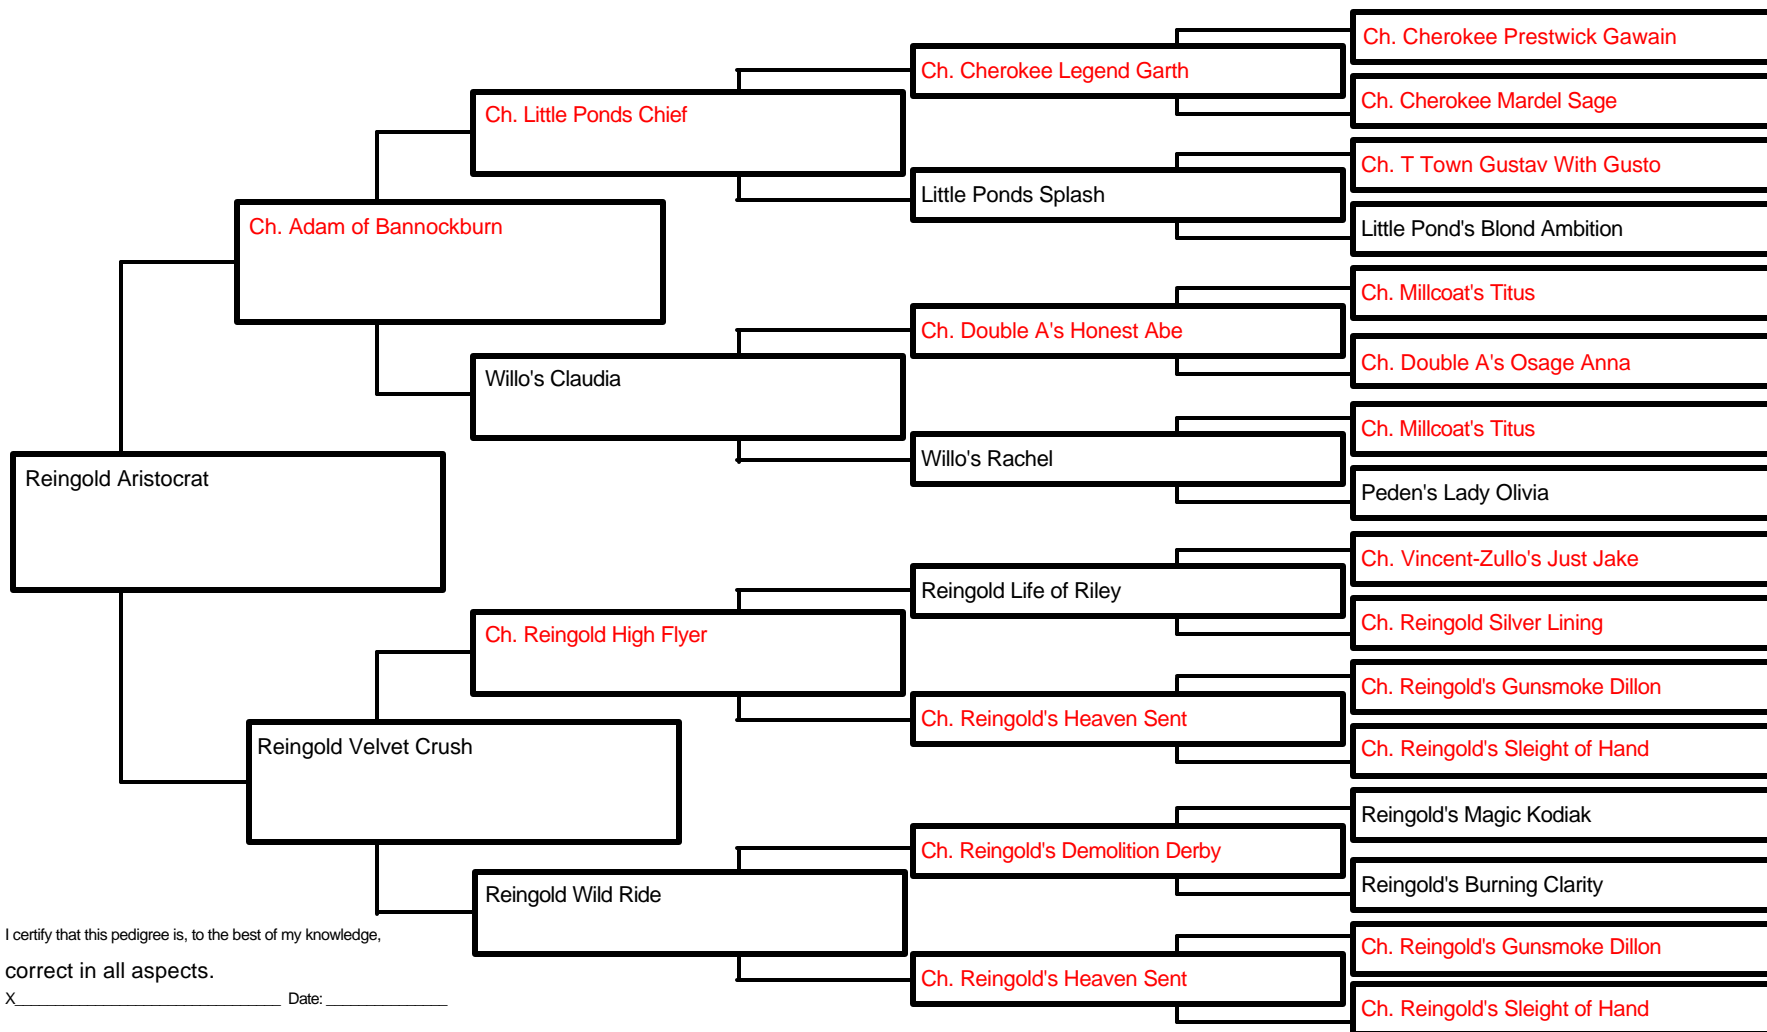

Pedigree For Reingold Aristocrat

Rita Guthmiller
8290 Union Hill Blvd.

Belle Plaine, MN 56011
Phone: 952-873-3037
Email: rita@reingoldbulldogs.com

I certify that this pedigree is, to the best of my knowledge,
correct in all aspects.
X _____ Date: _____