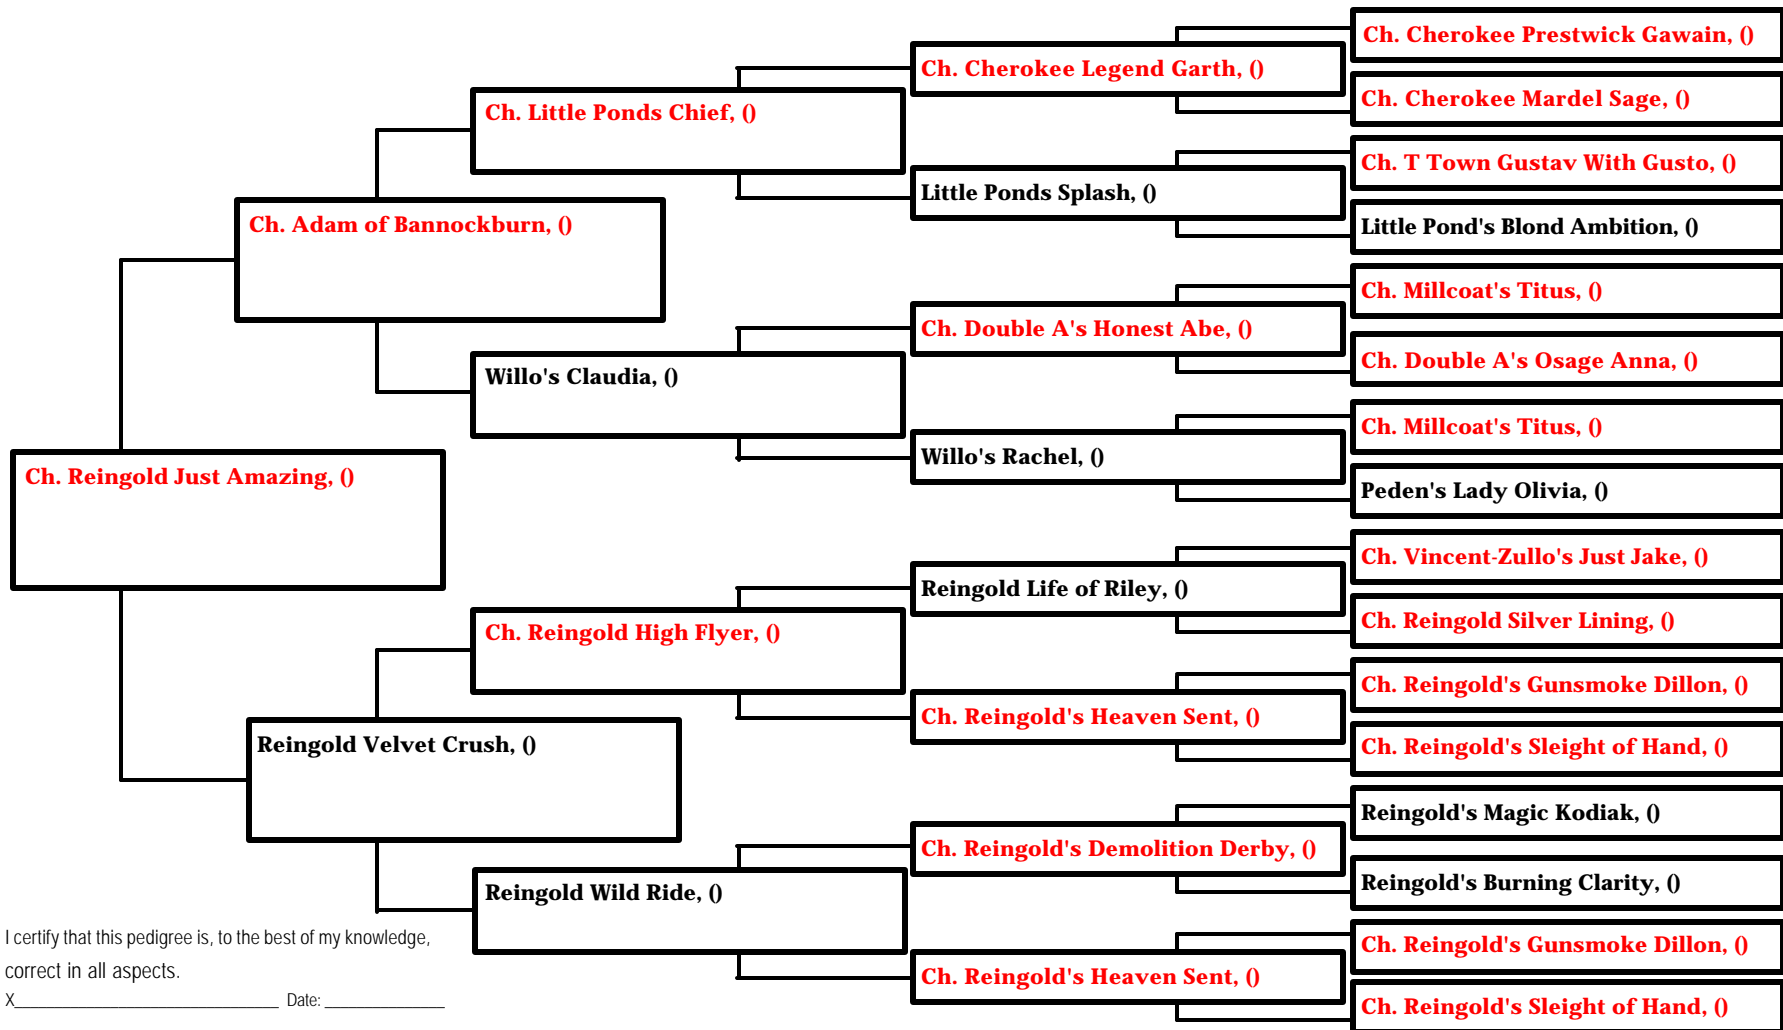

Pedigree For Ch. Reingold Just Amazing

Rita Guthmiller
8290 Union Hill Blvd.

Belle Plaine, MN 56011
Phone: 952-873-3037
Email: rita@reingoldbulldogs.com

I certify that this pedigree is, to the best of my knowledge,
correct in all aspects.
X _____ Date: _____