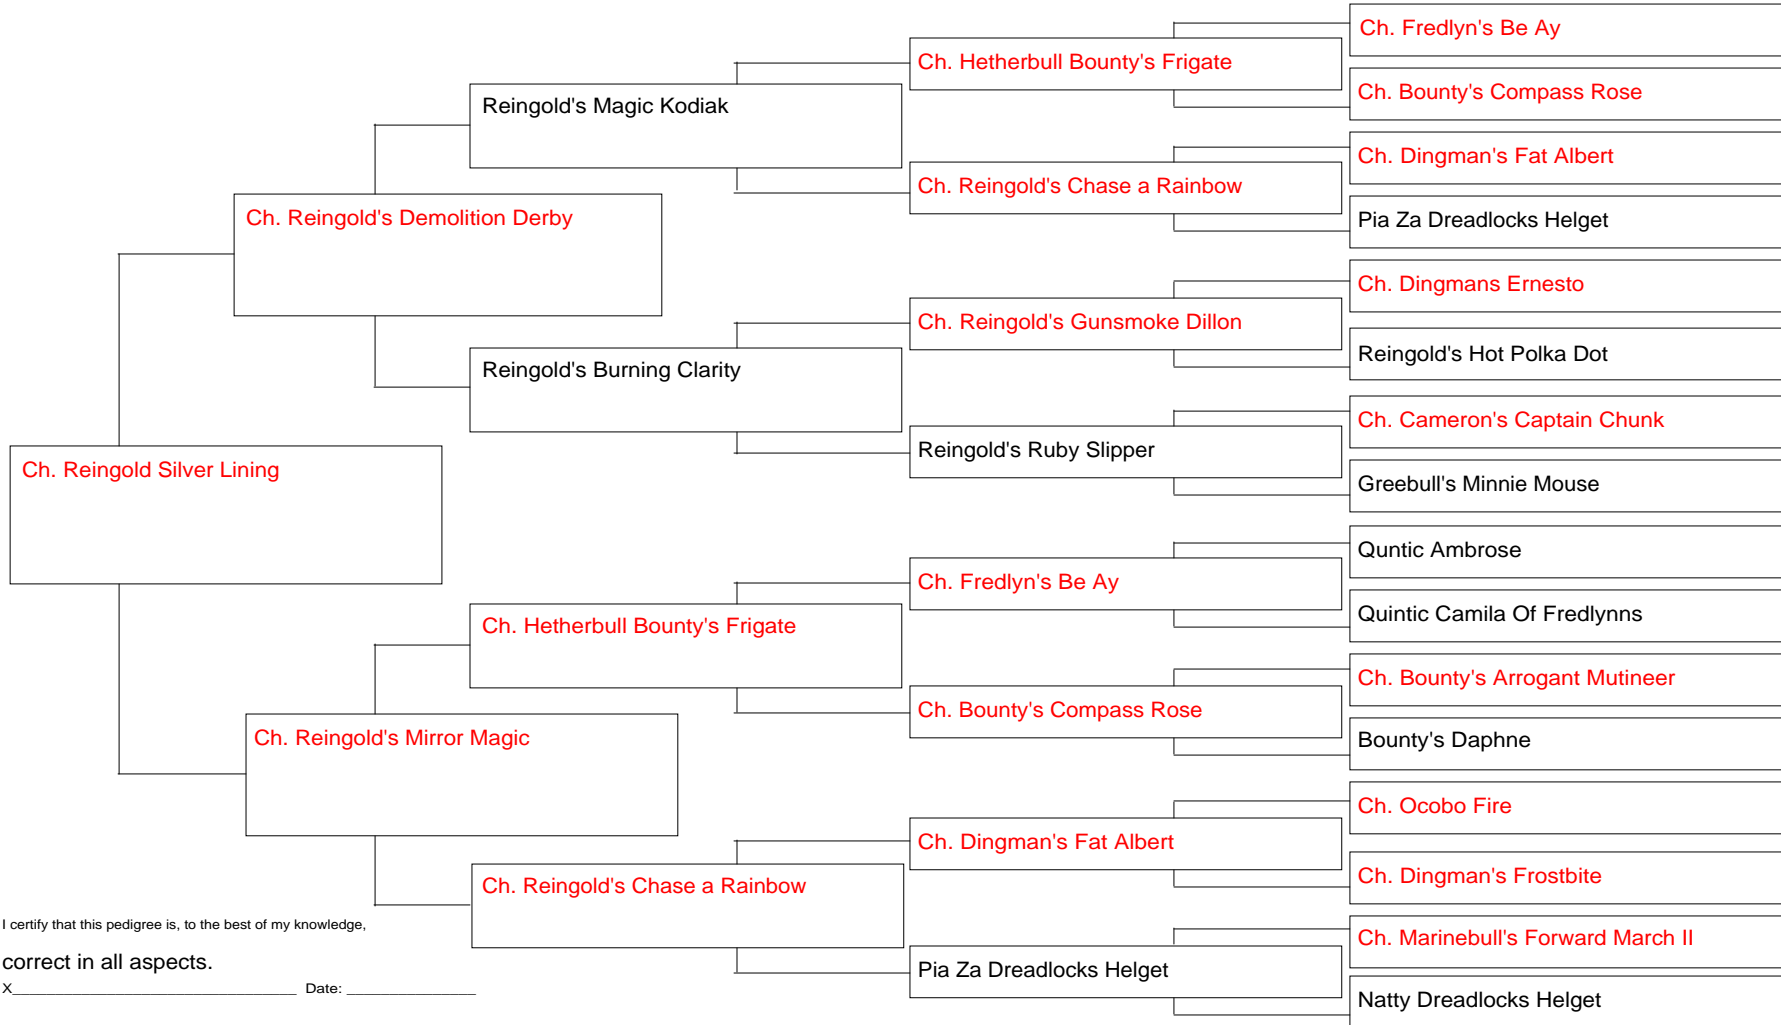

Pedigree For Ch. Reingold Silver Lining

Rita Guthmiller
8290 Union Hill Blvd.

Belle Plaine, MN 56011
Phone: 952-873-3037
Email: rita@reingoldbulldogs.com

I certify that this pedigree is, to the best of my knowledge,