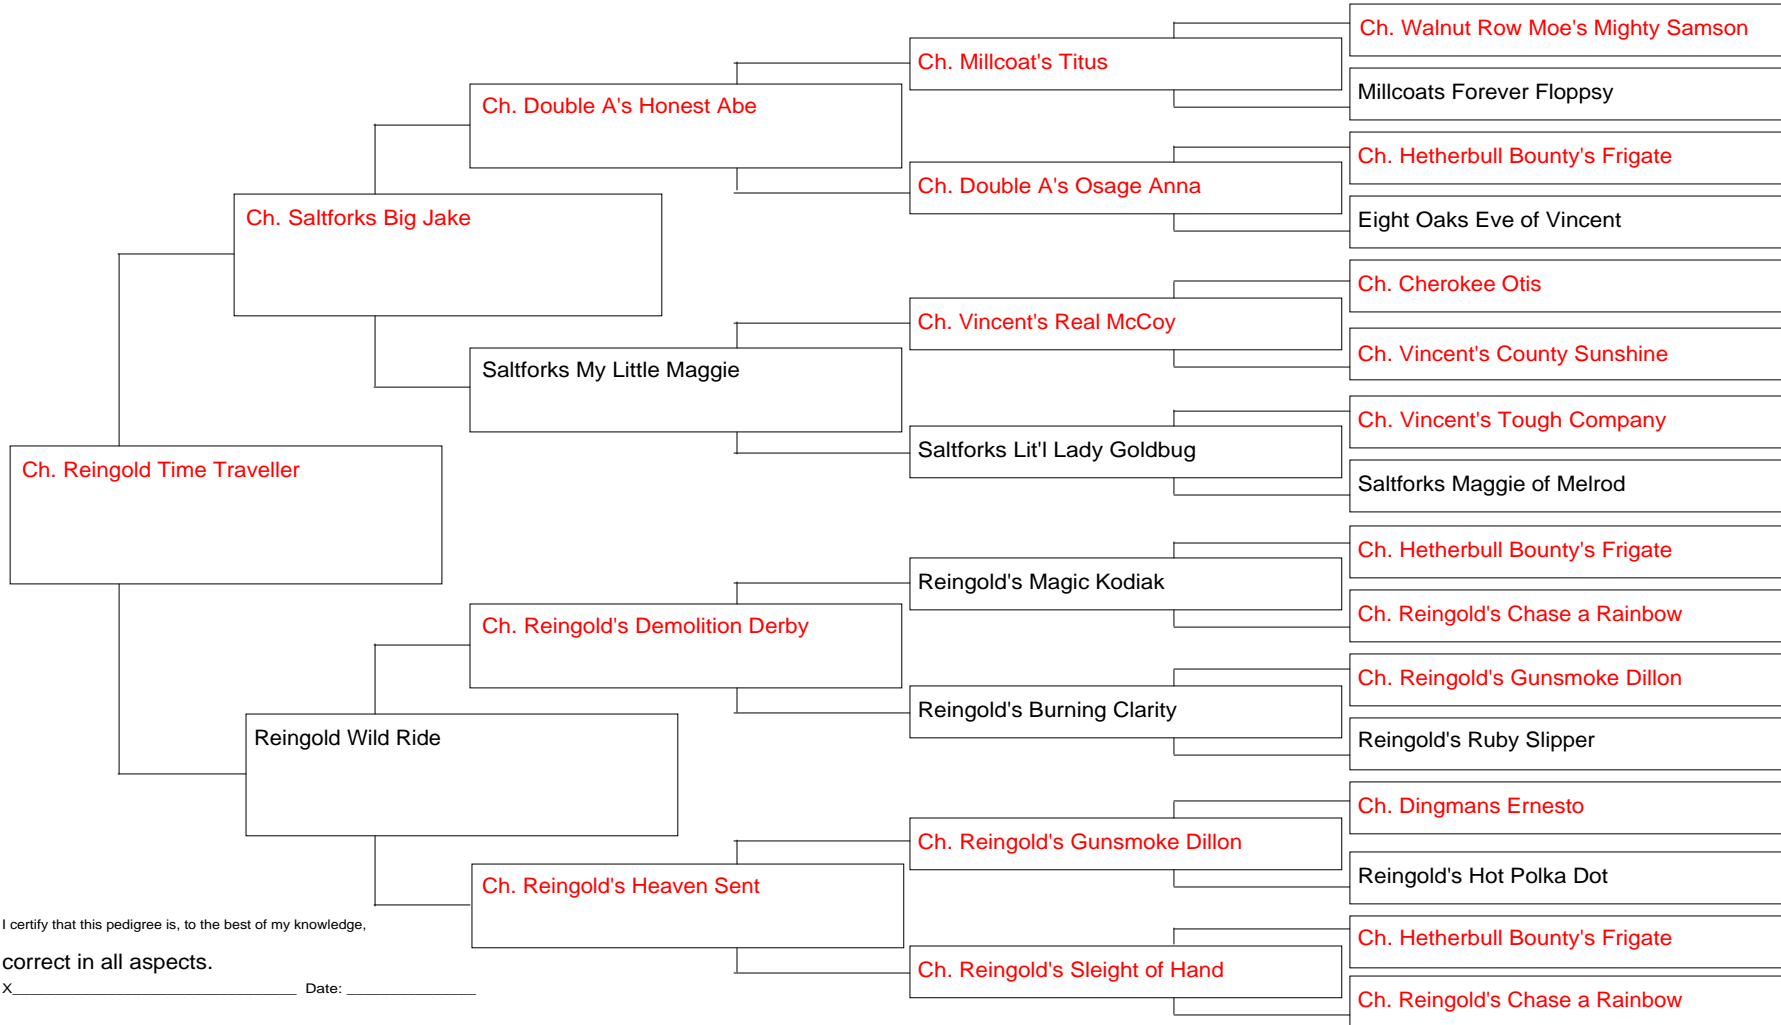

# Pedigree For Ch. Reingold Time Traveller

Rita Guthmiller  
8290 Union Hill Blvd.

Belle Plaine, MN 56011  
Phone: 952-873-3037  
Email: rita@reingoldbulldogs.com

I certify that this pedigree is, to the best of my knowledge,